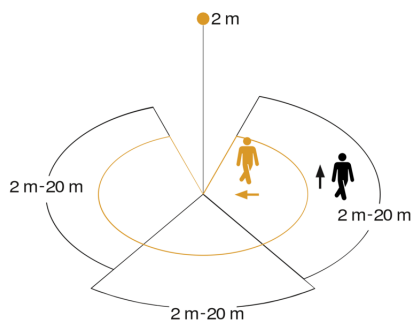

2 - 1000 lux

1 - 255 min

TEACH

Teach mode

ideal 2 - 5 m

outside corner
bracket included

energy saving

Function description

King of the infrared motion detectors. The revolutionary sensIQ KNX for indoors and out, ideal for building entrances, loading bays, installation height up to 5 m, quadruple sensor system for optimum coverage over a 300° detection angle, 20 m range (tangential), metre-precision reach setting in 3 different directions. Remote control and corner wall mount bracket included.

sensIQ KNX

V3.1 Anthracite

EAN 4007841 059538

Technical specifications

Type	Motion detectors
Type of accessory	Corner adapter
Dimensions (L x W x H)	172 x 113 x 144 mm
Sensor Technology	passive infrared
Application, place	Indoors, Outdoors
Installation site	wall, ceiling, corner
Installation	Surface wiring
Mounting height	2,00 – 5,00 m
Reach, radial	r = 4 m (42 m ²)
Reach, tangential	r = 20 m (1047 m ²)
Reach, detail	Reach adjustable from 2 - 20 m in 3 directions (100° in each)
Detection angle	300 °
Angle of aperture	180 °
Switching zones	1360 switching zones
Optimum mounting height	2 m
Mechanical scalability	Yes
Sneak-by guard	Yes
Capability of masking out individual segments	Yes
Electronic scalability	No
Twilight setting TEACH	Yes

Detection Zone

Mögliche Montagehöhe: 2,00 m – 5,00 m

Orange: radial

Schwarz: tangential

3 skallerbare Zonen

Dimension Drawing