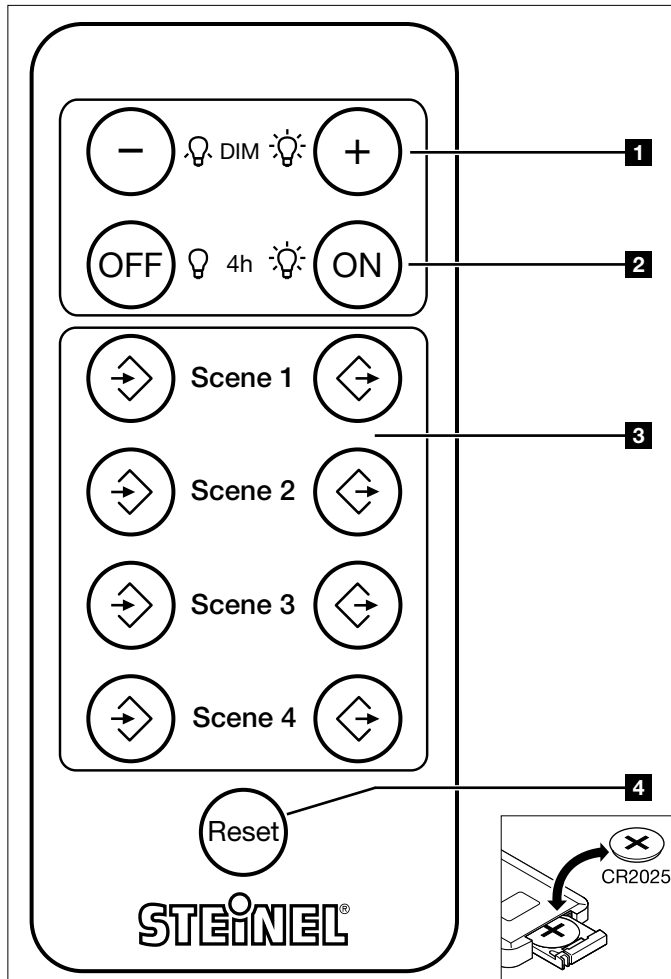

Presence Control PRO

IR Quattro KNX • IR Quattro HD KNX
HF 360 KNX • DUAL HF KNX

i

RC 7

110018796 02/2012_C

Principle

The Presence Control PRO KNX detector allows you to select your chosen brightness setting by infrared remote control and memorise up to 4 scenes. It also gives you the option of controlling light to stay 'ON' or 'OFF' for 4 hours.