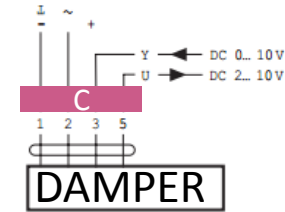

24V AC/DC VAV DAMPER ACTUATOR TYPE BELIMO AND SIEMENS

Maximum 10 units can be connected in parallel, the reference voltage at terminal "5" must be connected from only one device!

230V AC DAMPER ACTUATOR (ONLY BELIMO TYPE 230A SR)

cable colours
 1=blue
 2=brown
 1=black
 2=red
 3=white
 5=orange

Maximum 10 units can be connected in parallel, the reference voltage at terminal "5" must be connected from only one device!

A	WAGO PLUG 770-113
B	WAGO SOCKET 770-284/081-000
C	WAGO PLUG 770-294/081-000
D	WAGO h-block 770-1783