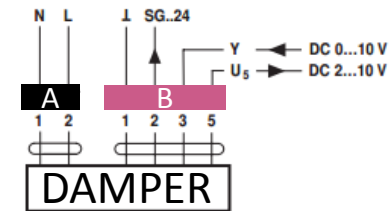

24V AC/DC VAV DAMPER ACTUATOR TYPE BELIMO AND SIEMENS

Maximum 10 units can be connected in parallel, the reference voltage at terminal "5" must be connected from only one device!

230V AC DAMPER ACTUATOR (ONLY BELIMO TYPE 230A SR)

cable colours
 1=blue
 2=brown
 1=black
 2=red
 3=white
 5=orange

Maximum 10 units can be connected in parallel, the reference voltage at terminal "5" must be connected from only one device!

A	WAGO PLUG 770-113
B	WAGO SOCKET 770-284/081-000
C	WAGO PLUG 770-294/081-000
D	WAGO h-block 770-1783