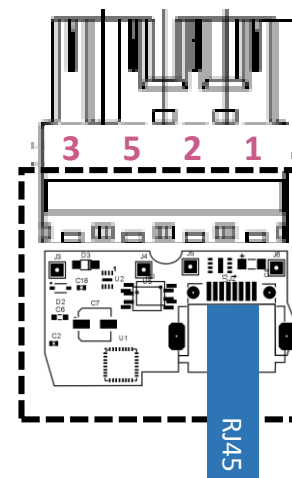

24V AC/DC VAV DAMPER ACTUATOR TYPE BELIMO AND SIEMENS

Maximum 10 units can be connected in parallel, the reference voltage at terminal "5" must be connected from only one device!

230V AC DAMPER ACTUATOR (ONLY BELIMO TYPE 230A SR)

cable colours
 1=blue
 2=brown
 1=black
 2=red
 3=white
 5=orange

Maximum 10 units can be connected in parallel, the reference voltage at terminal "5" must be connected from only one device!

A	WAGO PLUG 770-113
B	WAGO SOCKET 770-284/081-000
C	WAGO PLUG 770-294/081-000
D	WAGO h-block 770-1783

Terminals:

- 1** GND/COM
- 2** Supply 24V AC/DC
- 5** AI 0-10V (30 kOhm)
- 3** AO 0-10V (2mA)

Front

Rear